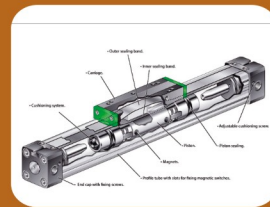

TN TRIPPLE ROD CYLINDER

YSR SHOCK ABSORBER

MHZ2 CYLINDER

FESTO ADN CYLINDER

ROTARY CYLINDER

RODLESS CYLINDER INNER

MS CYLINDER

## SS FITTINGS

CYLINDER REED SWITCH

CYLINDER MOUNTING

SS QRC

SS NRV

SS MALE ELBOW

SS MALE TEE

SS EQUAL TEE