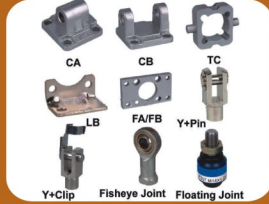

CYLINDER

CYLINDER ACCESORRIES

SC CYLINDER

SU CYLINDER

DNC CYLINDER

SDA CYLINDER

ADVU CYLINDER

TN CYLINDER

TN TRIPPLE ROD CYLINDER

YSR SHOCK ABSORBER

MHZ2 CYLINDER

FESTO ADN CYLINDER

ROTARY CYLINDER

RODLESS CYLINDER INNER

MS CYLINDER

## SS FITTINGS

CYLINDER REED SWITCH

CYLINDER MOUNTING

SS QRC

SS NRV

SS MALE ELBOW

SS MALE TEE

SS EQUAL TEE

SS FEMALE CONNECETER

SS NEEDLE VALVE

SS MANIFLORD